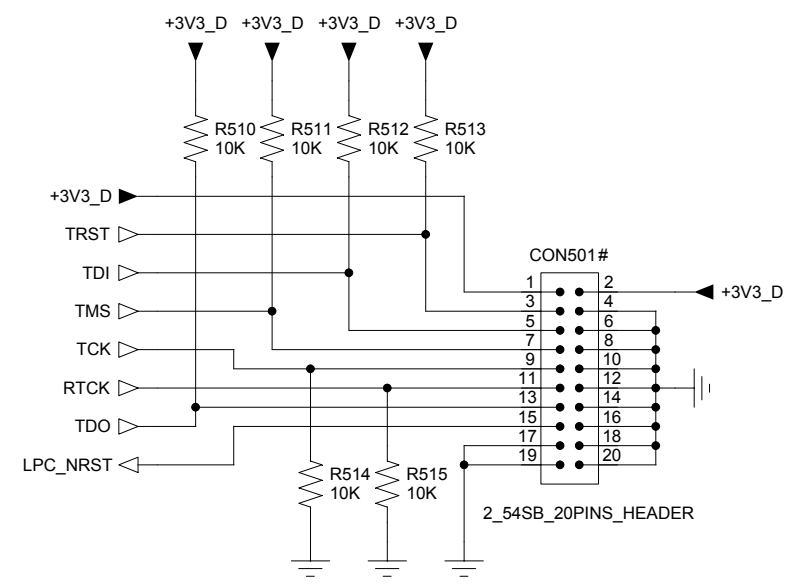

6

5

4

3

2

1

D

D

C

C

B

B

A

A

- 1 LPC_NRESET / NC
- 2 LKILL
- 3 P0.14 / NC / GND_SE
- 4 RKILL
- 5 MUTE
- 6 +3V3_+5V
- 7 GND
- 8 VCC_SERVO
- 9 VCC_SERVO
- 10 GND_SE
- 11 GND_SE
- 12 SPDIF
- 13 SCL0
- 14 SDA0
- 15 IRQ
- 16 CD_LRCK
- 17 CD_SCLK
- 18 MCLK
- 19 CD_SDLR
- 20 MCLK_DIR
- 21 LPC_NRESET
- 22 P0.14

... not stuffed

L3 FINAL 2009-05-19

TITLE			CD-80		
PAGE TITLE			POWER & I/O PART		
SIZE	PAGE TITLE		SHEET		REV
A3			3 of 3		0
DRAWN BY			5-19-2009 16:28		
G. KLUSACEK