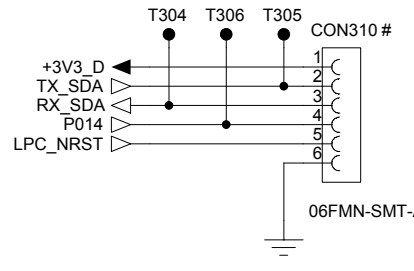

6

5

4

3

2

1

D

D

C

C

B

B

A

A

- 1 LPC_NRESET / NC
- 2 LKILL
- 3 P0.14 / NC / GND_SE
- 4 RKILL
- 5 MUTE
- 6 +3V3_+5V
- 7 GND
- 8 VCC_SERVO
- 9 VCC_SERVO
- 10 GND_SE
- 11 GND_SE
- 12 SPDIF
- 13 SCL0
- 14 SDA0
- 15 IRQ
- 16 CD_LRCK
- 17 CD_SCLK
- 18 MCLK
- 19 CD_SDLR
- 20 MCLK_DIR
- 21 LPC_NRESET
- 22 P0.14

... not stuffed

L3 FINAL 2009-05-19

TITLE			CD-80		
PAGE TITLE			POWER & I/O PART		
SIZE	PAGE TITLE		SHEET		REV
A3			3 of 3		0
DRAWN BY			5-19-2009 16:28		
G. KLUSACEK