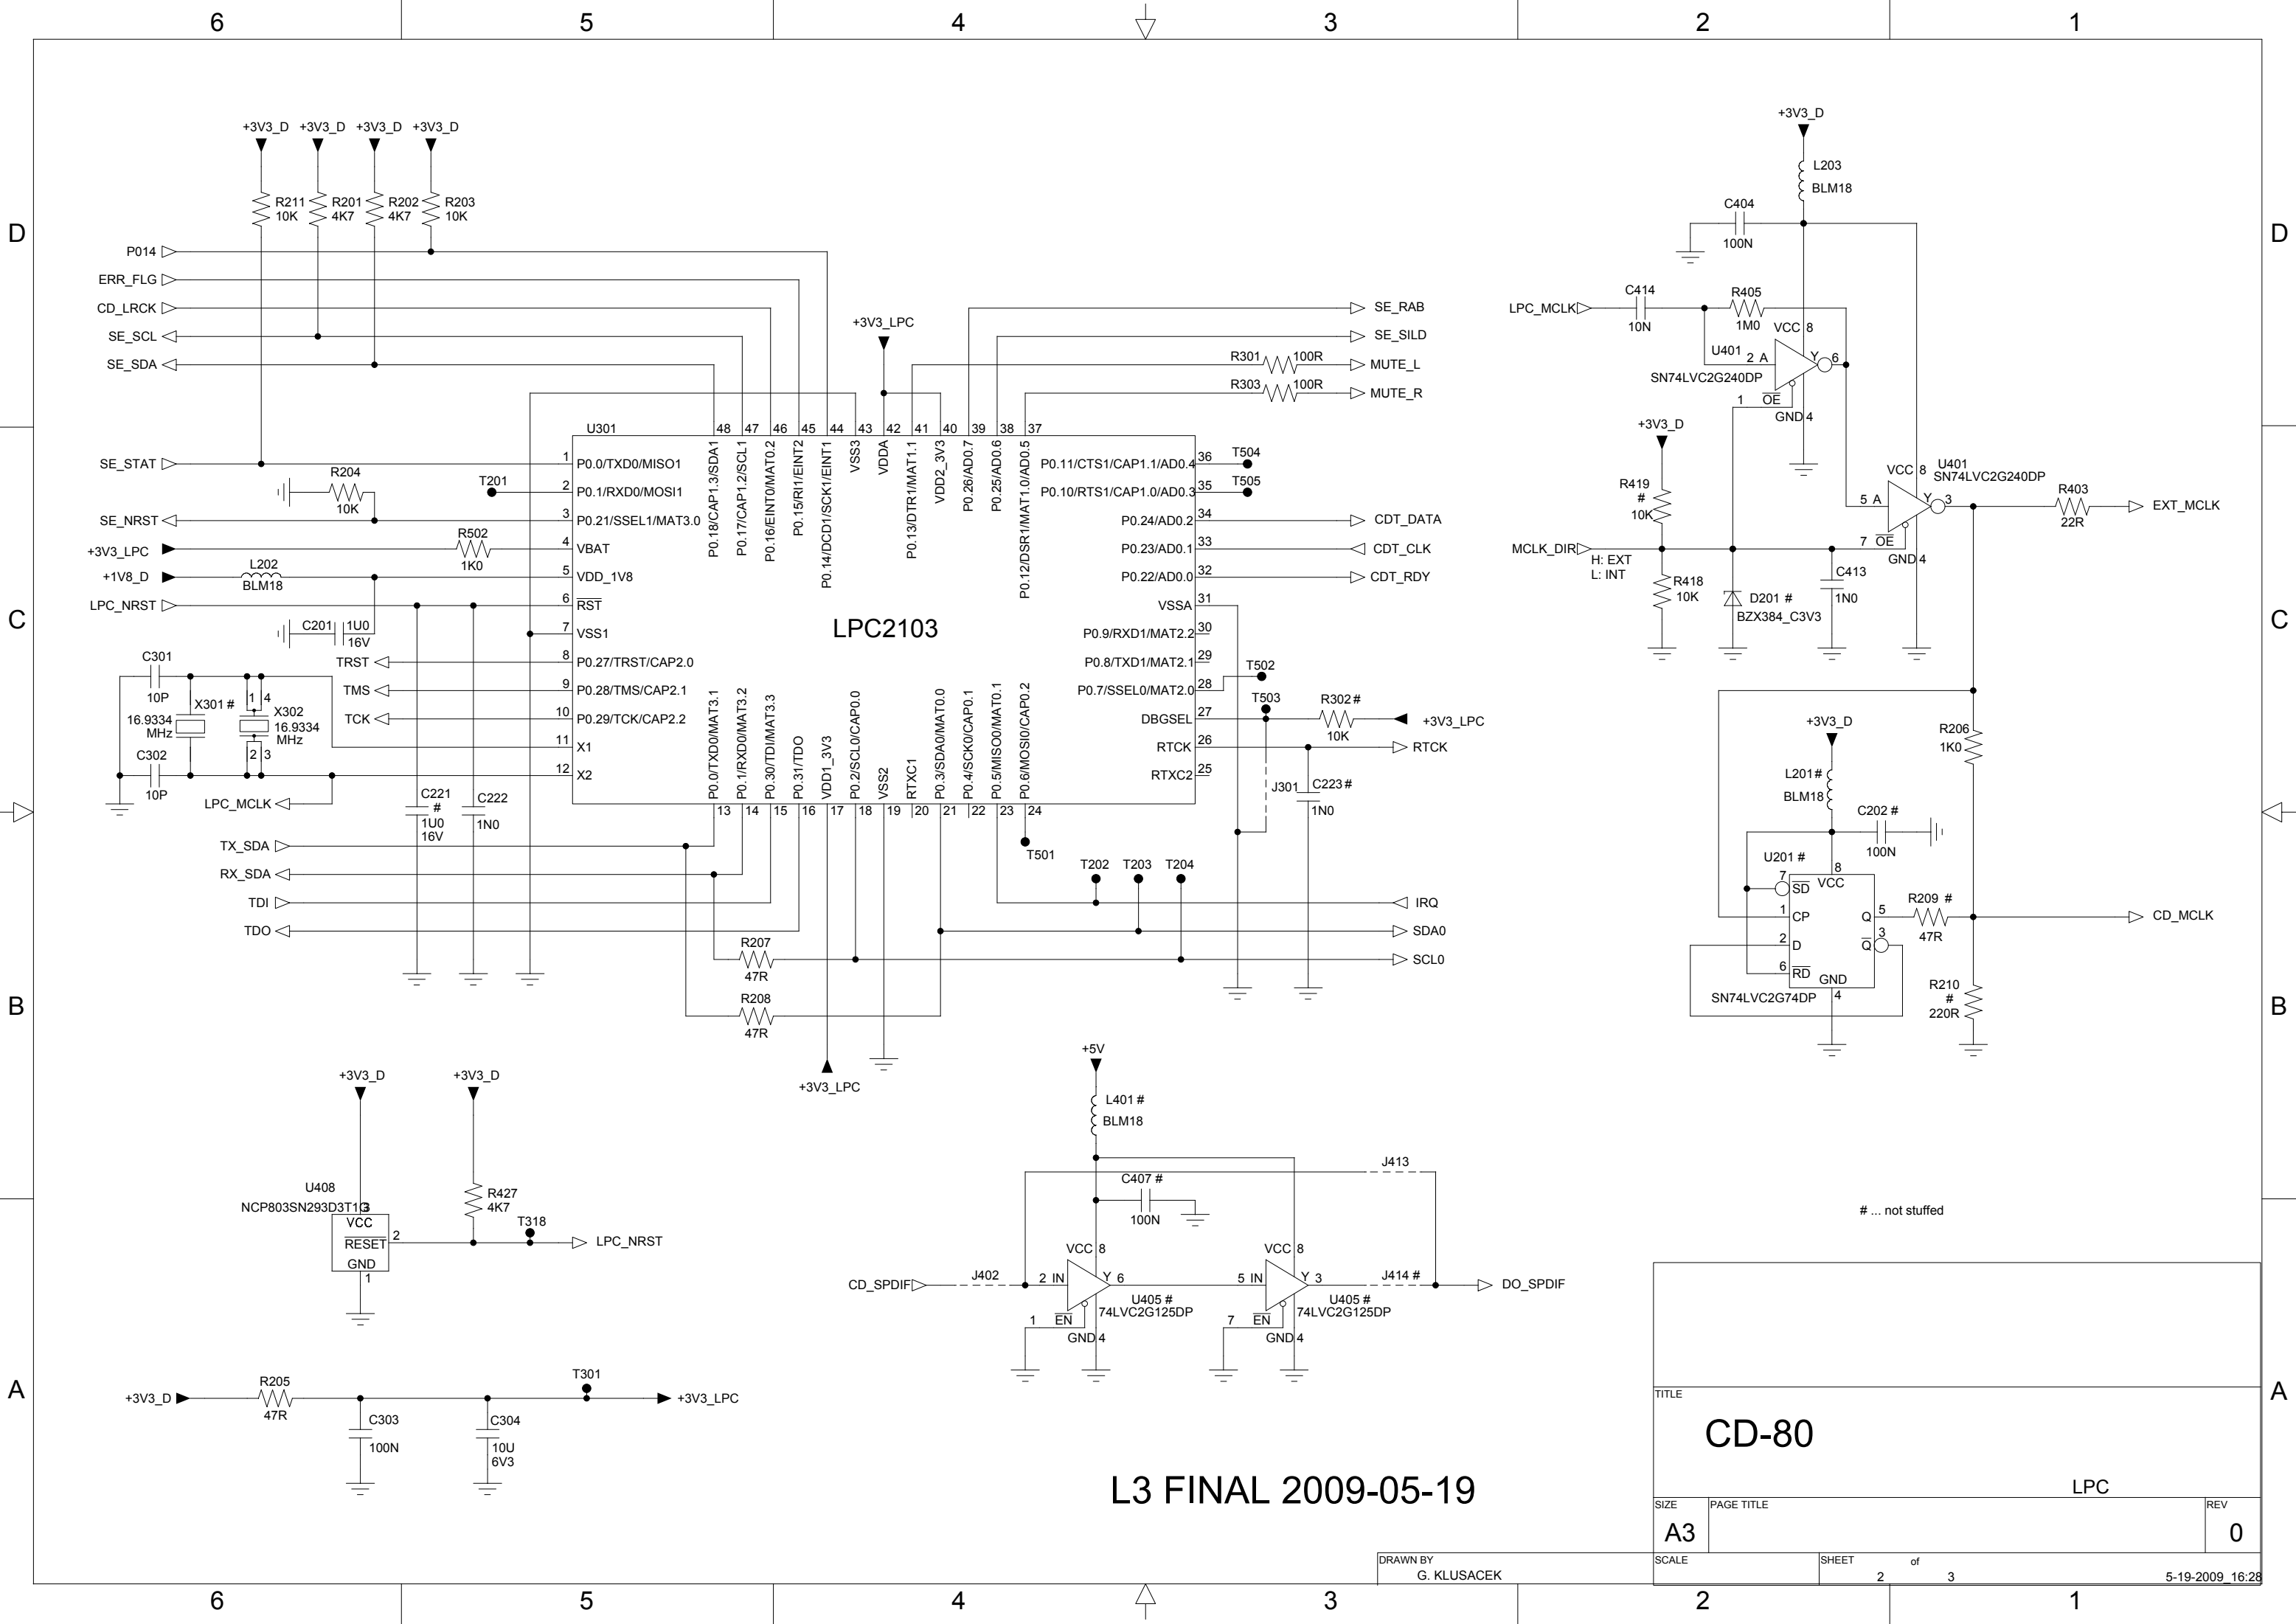

SAA7824HL
SIGNAL SERVO PROCESSOR

TITLE		CD-80		SERVO PART	
SIZE	PAGE TITLE			REV	
A3				0	
SCALE	SHEET	1	of	3	5-19-2009 16:28

L3 FINAL
2009-05-19

DRAWN BY
G. KLUSACEK

... not stuffed

LPC2103

TITLE		
CD-80		
PAGE TITLE		LPC
SIZE		REV
A3		0
SCALE	SHEET	of
	2	3
5-19-2009 16:28		

L3 FINAL 2009-05-19

DRAWN BY
G. KLUSACEK

... not stuffed

6

5

4

3

2

A

- 1 LPC_NRESET / NC
- 2 LKILL
- 3 P0.14 / NC / GND_SE
- 4 RKILL
- 5 MUTE
- 6 +3V3_+5V
- 7 GND
- 8 VCC_SERVO
- 9 VCC_SERVO
- 10 GND_SE
- 11 GND_SE
- 12 SPDIF
- 13 SCL0
- 14 SDA0
- 15 IRQ
- 16 CD_LRCK
- 17 CD_SCLK
- 18 MCLK
- 19 CD_SDLR
- 20 MCLK_DIR
- 21 LPC_NRESET
- 22 P0.14

... not stuffed

L3 FINAL 2009-05-19

TITLE			CD-80		
PAGE TITLE			POWER & I/O PART		
SIZE	PAGE TITLE		SHEET		REV
A3			3 of 3		0
DRAWN BY			5-19-2009 16:28		
G. KLUSACEK					