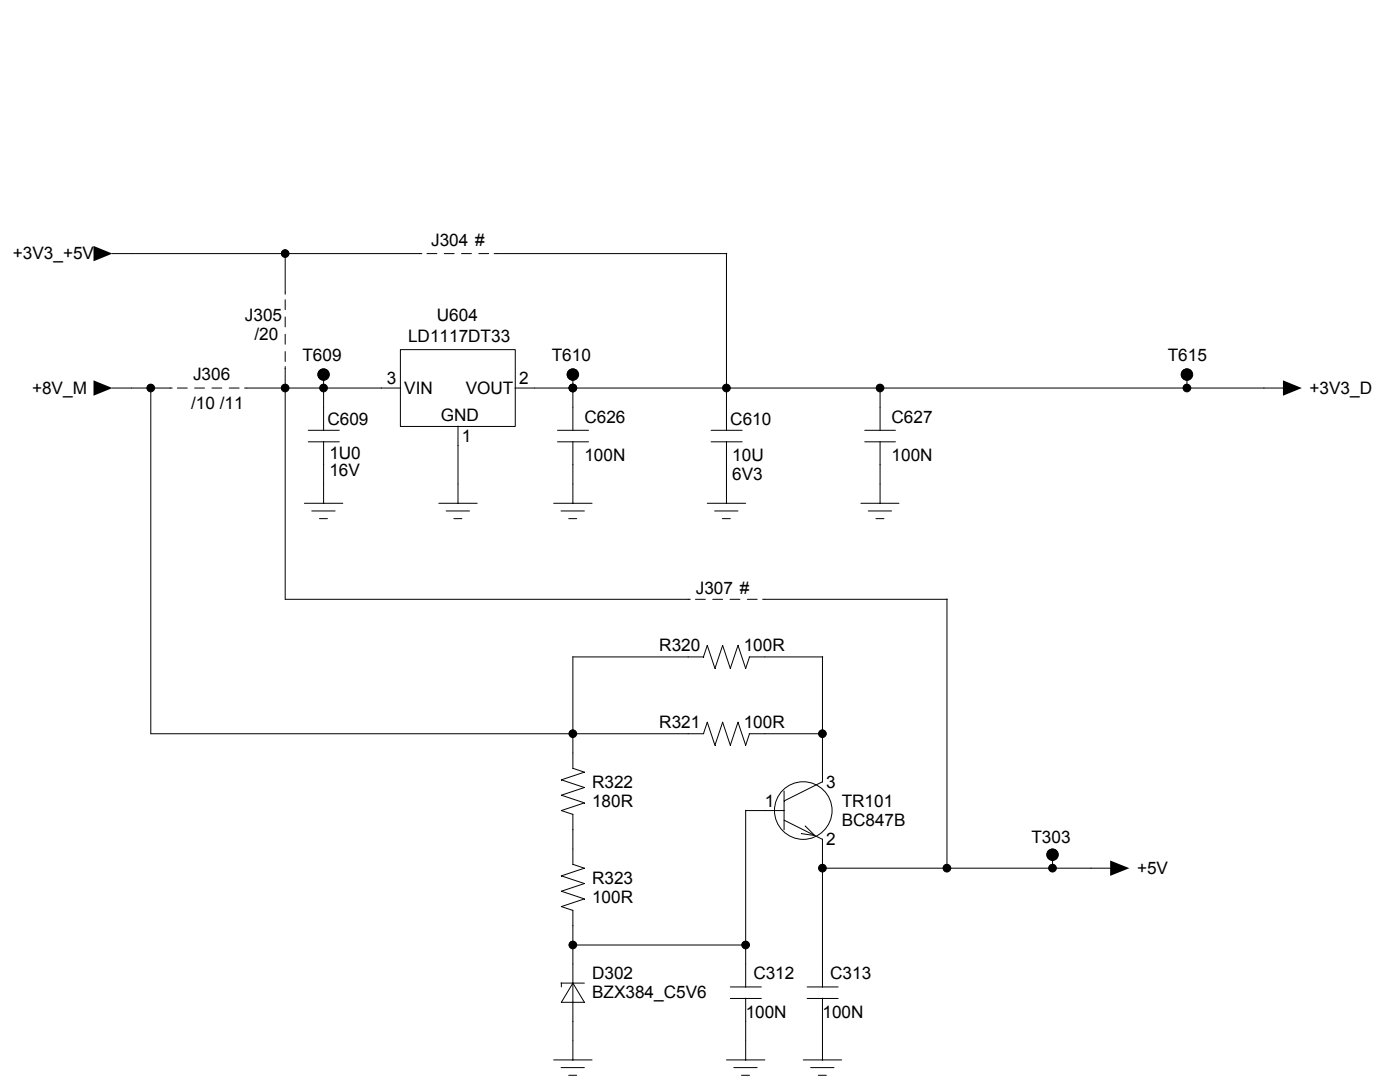

SAA7824HL
SIGNAL SERVO PROCESSOR

TITLE		CD-80		SERVO PART	
SIZE	PAGE TITLE			REV	
A3				0	
SCALE	SHEET	1	of	3	5-19-2009 16:28

L3 FINAL
2009-05-19

DRAWN BY
G. KLUSACEK

... not stuffed

LPC2103

TITLE		
CD-80		
PAGE TITLE		LPC
SIZE		REV
A3		0
SCALE	SHEET	of
	2	3
5-19-2009 16:28		

A

- 1 LPC_NRESET / NC
- 2 LKILL
- 3 P0.14 / NC / GND_SE
- 4 RKILL
- 5 MUTE
- 6 +3V3_+5V
- 7 GND
- 8 VCC_SERVO
- 9 VCC_SERVO
- 10 GND_SE
- 11 GND_SE
- 12 SPDIF
- 13 SCL0
- 14 SDA0
- 15 IRQ
- 16 CD_LRCK
- 17 CD_SCLK
- 18 MCLK
- 19 CD_SDLR
- 20 MCLK_DIR
- 21 LPC_NRESET
- 22 P0.14

... not stuffed

L3 FINAL 2009-05-19

TITLE			CD-80		
PAGE TITLE			POWER & I/O PART		
SIZE	PAGE TITLE		SHEET		REV
A3			3 of 3		0
DRAWN BY			5-19-2009 16:28		
G. KLUSACEK					