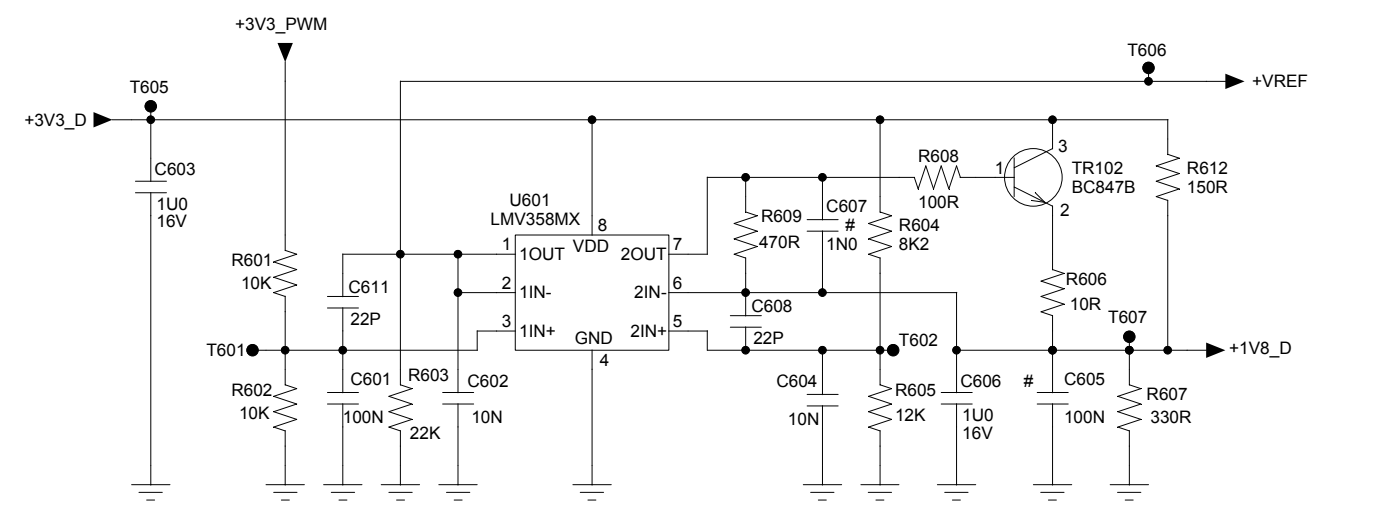

6

5

4

3

2

1

D

D

C

C

B

B

A

A

- 1 LPC_NRESET / NC
- 2 LKILL
- 3 P0.14 / NC / GND_SE
- 4 RKILL
- 5 MUTE
- 6 +3V3_+5V
- 7 GND
- 8 VCC_SERVO
- 9 VCC_SERVO
- 10 GND_SE
- 11 GND_SE
- 12 SPDIF
- 13 SCL0
- 14 SDA0
- 15 IRQ
- 16 CD_LRCK
- 17 CD_SCLK
- 18 MCLK
- 19 CD_SDLR
- 20 MCLK_DIR
- 21 LPC_NRESET
- 22 P0.14

... not stuffed

L3 FINAL 2009-05-19

TITLE			CD-80		
PAGE TITLE			POWER & I/O PART		
SIZE	PAGE TITLE		SHEET		REV
A3			3 of 3		0
DRAWN BY			5-19-2009 16:28		
G. KLUSACEK